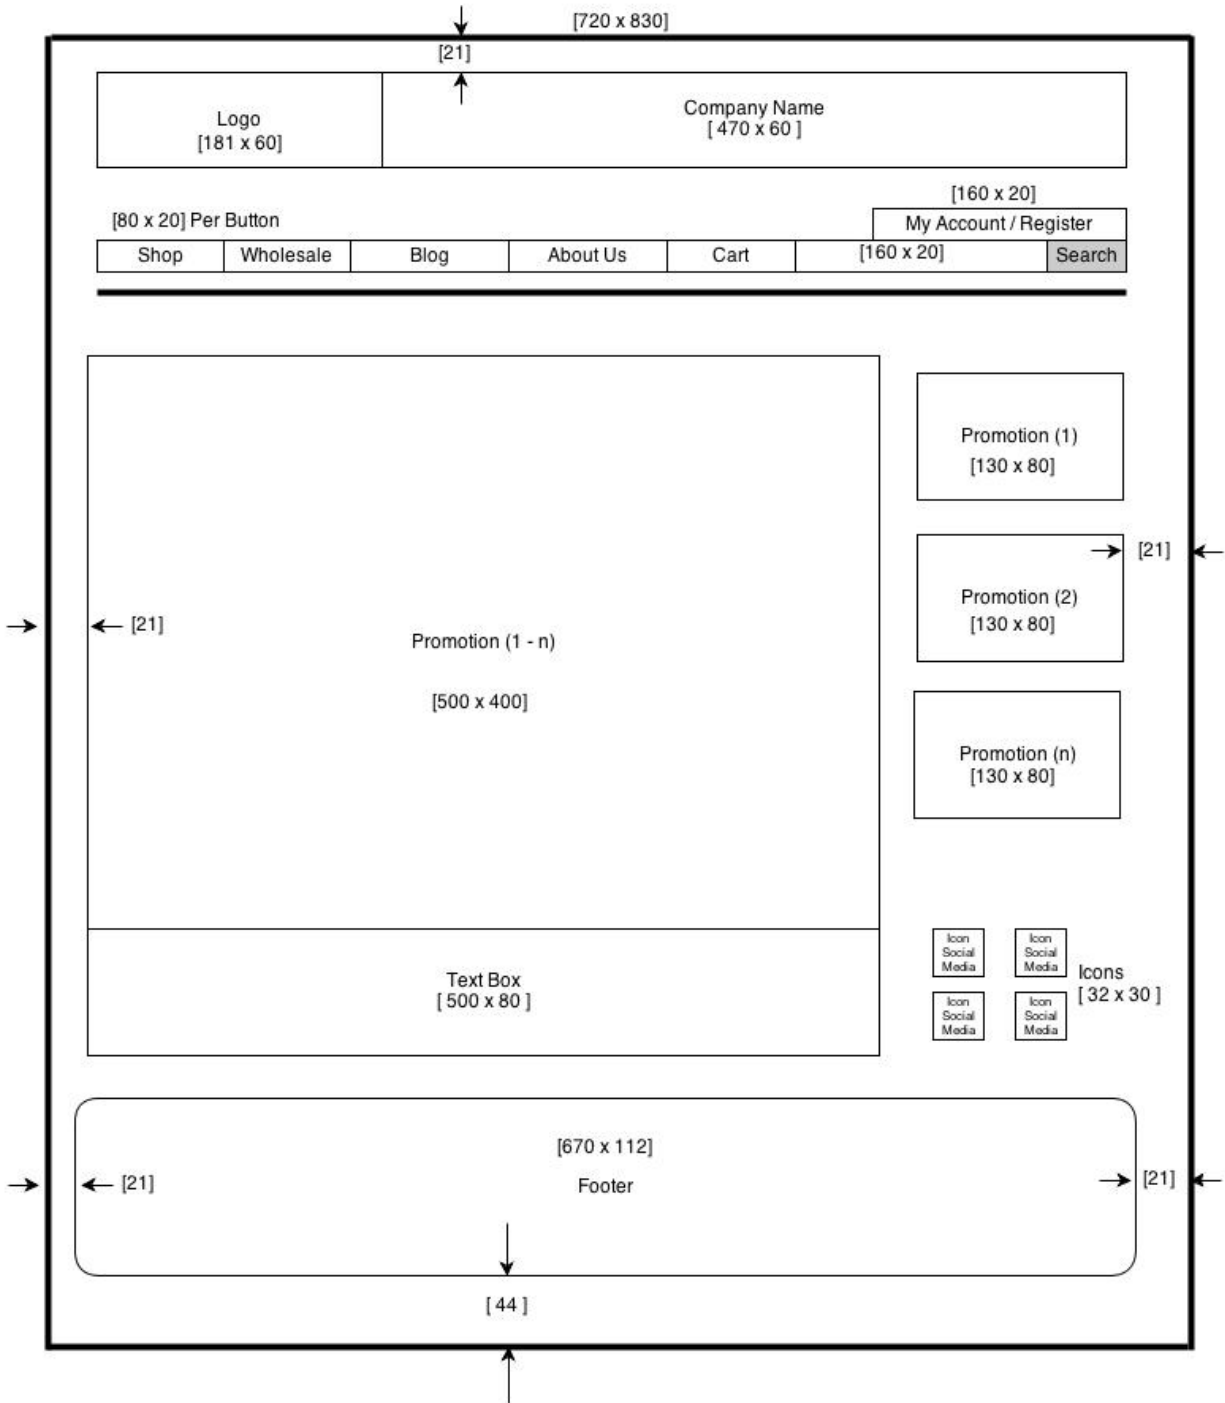

Page Arrangement:

Below are the dimensions for the web site.

Color Scheme:

- Background – 0xF7F1E0
- Logo – 0xA3B762
- Company Name -0xA3B762 (background)
- Company Name Text -0x743A26
- Menu Normal – 0x57321F (with white text)
- Menu Hover – 0xA3B762 (with bold black text)
- Search - 0xA3B762
- Promotion (1), (2), (n)- 0xA3B762
- Promotion (1-n) – White 0xFFFFFFFF
- Text box –White 0xFFFFFFFF
- Footer – 0x57321F (with white text)
- Hovering over a link will change the text from normal to bold.
- Links that already been visited will change from white to green (0xA3B762)